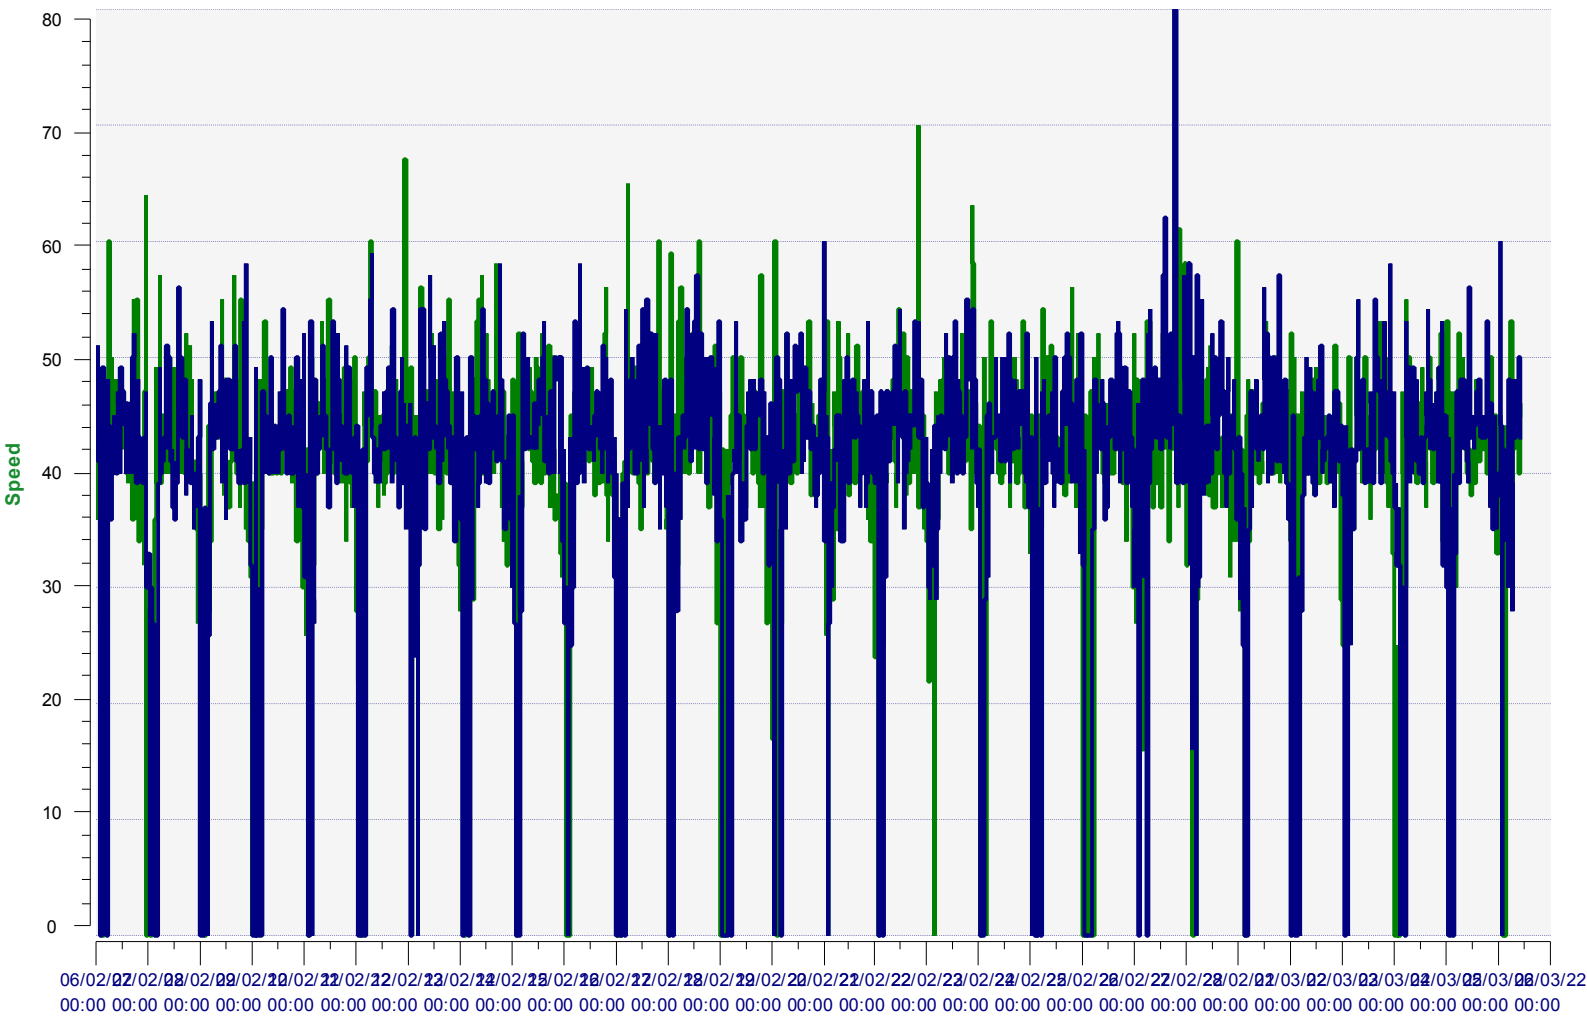

# Maximum speeds

— Incoming direction (70.00 Mph) — Outgoing direction (80.00 Mph)