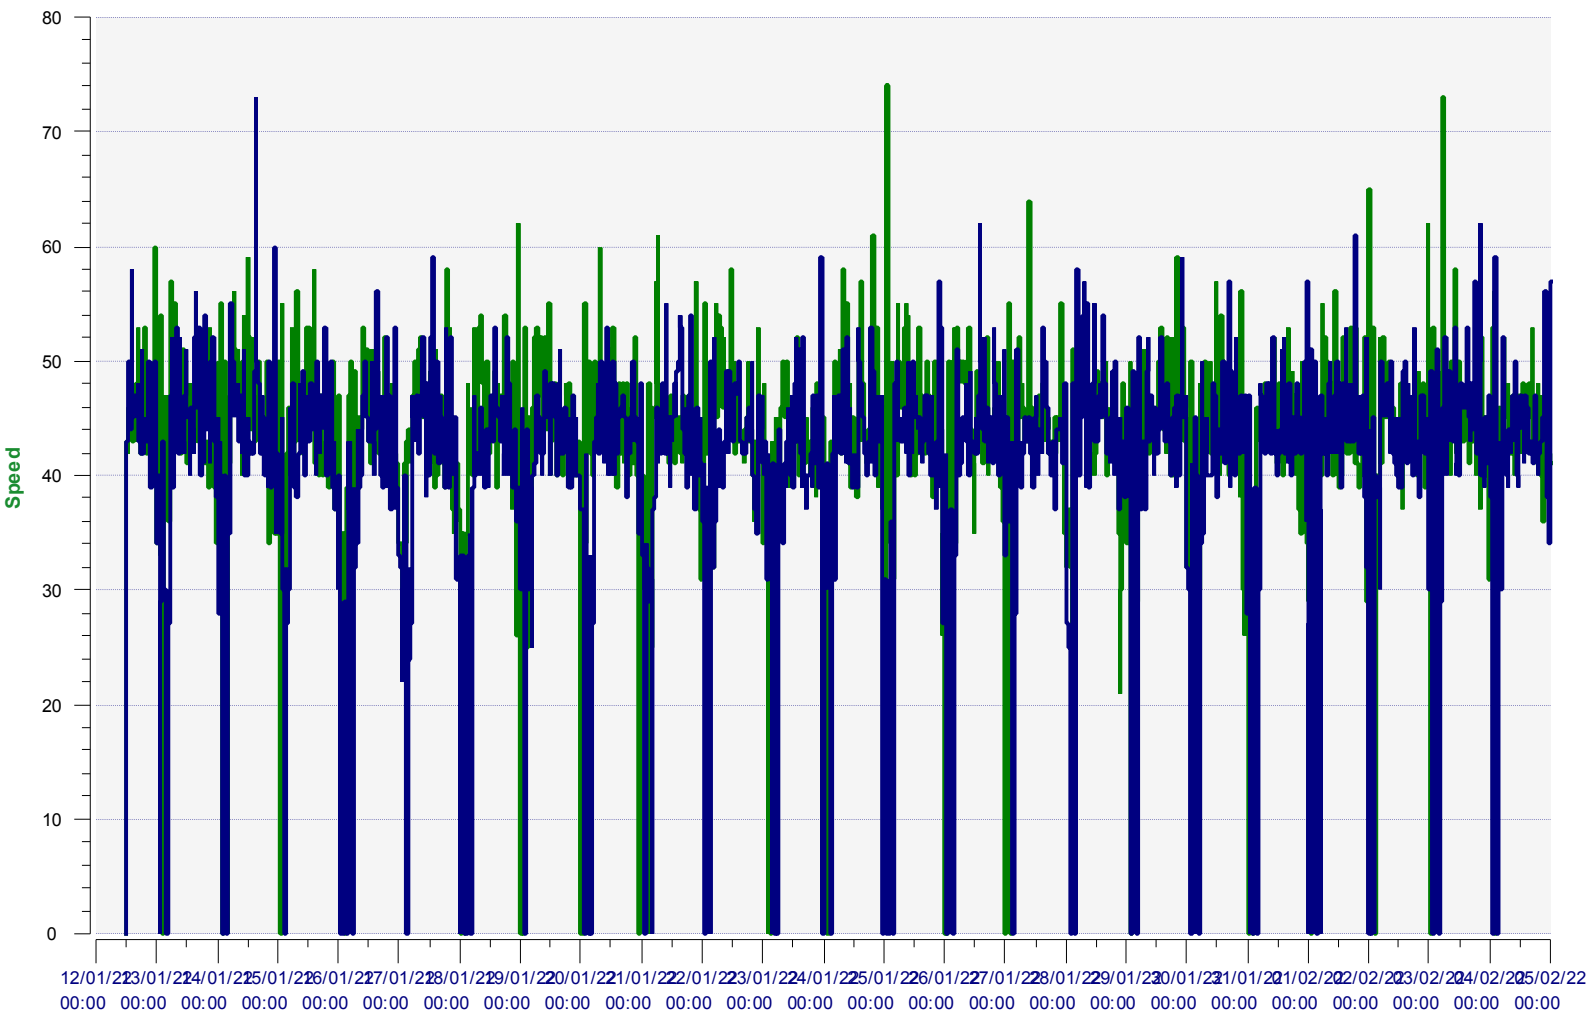

# Maximum speeds

— Incoming direction (74.00 Mph) — Outgoing direction (73.00 Mph)