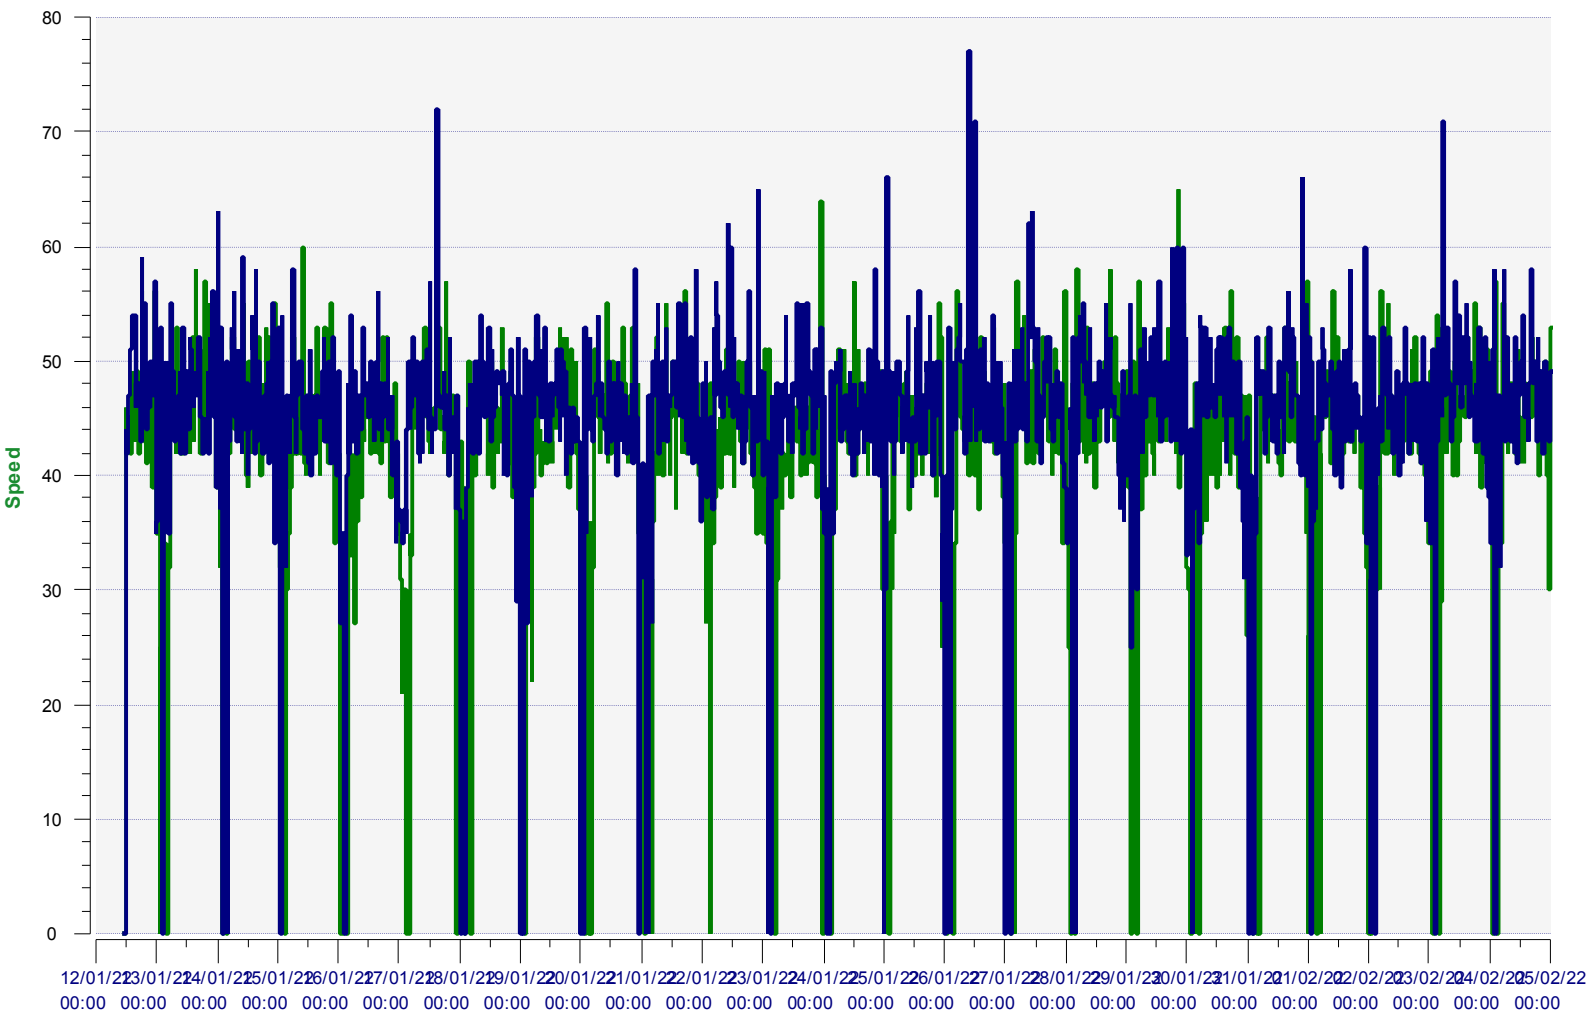

# Maximum speeds

— Incoming direction (65.00 Mph) — Outgoing direction (77.00 Mph)