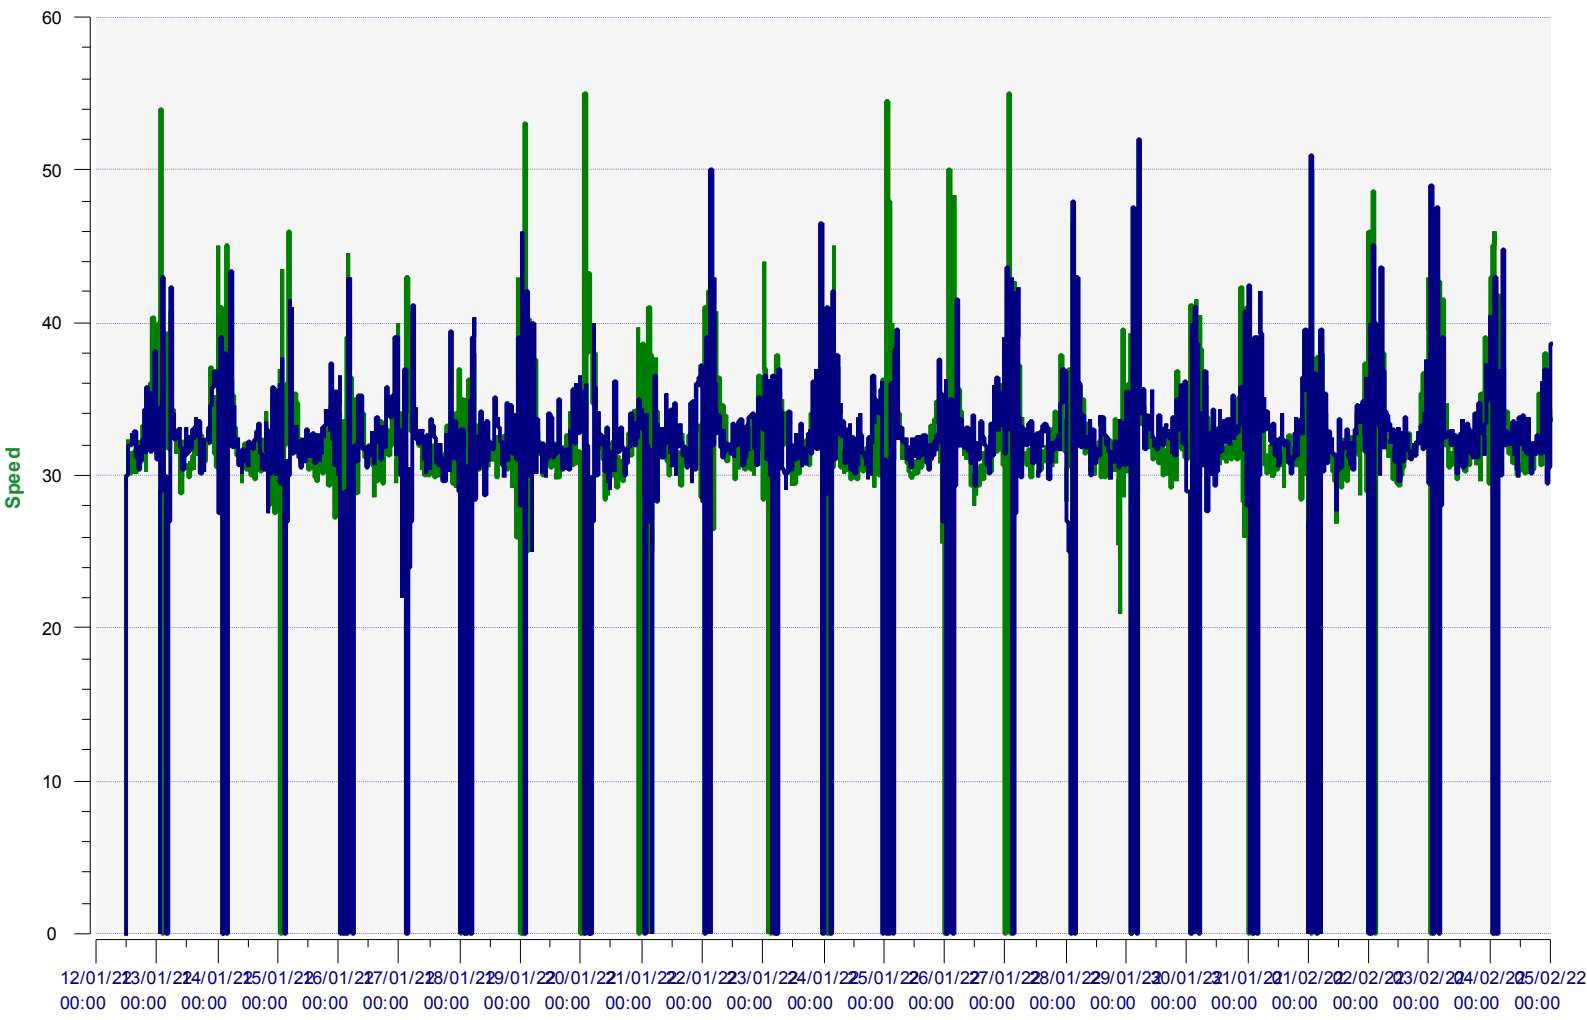

# Average speeds

— Incoming direction (31.68 Mph) — Outgoing direction (32.16 Mph)