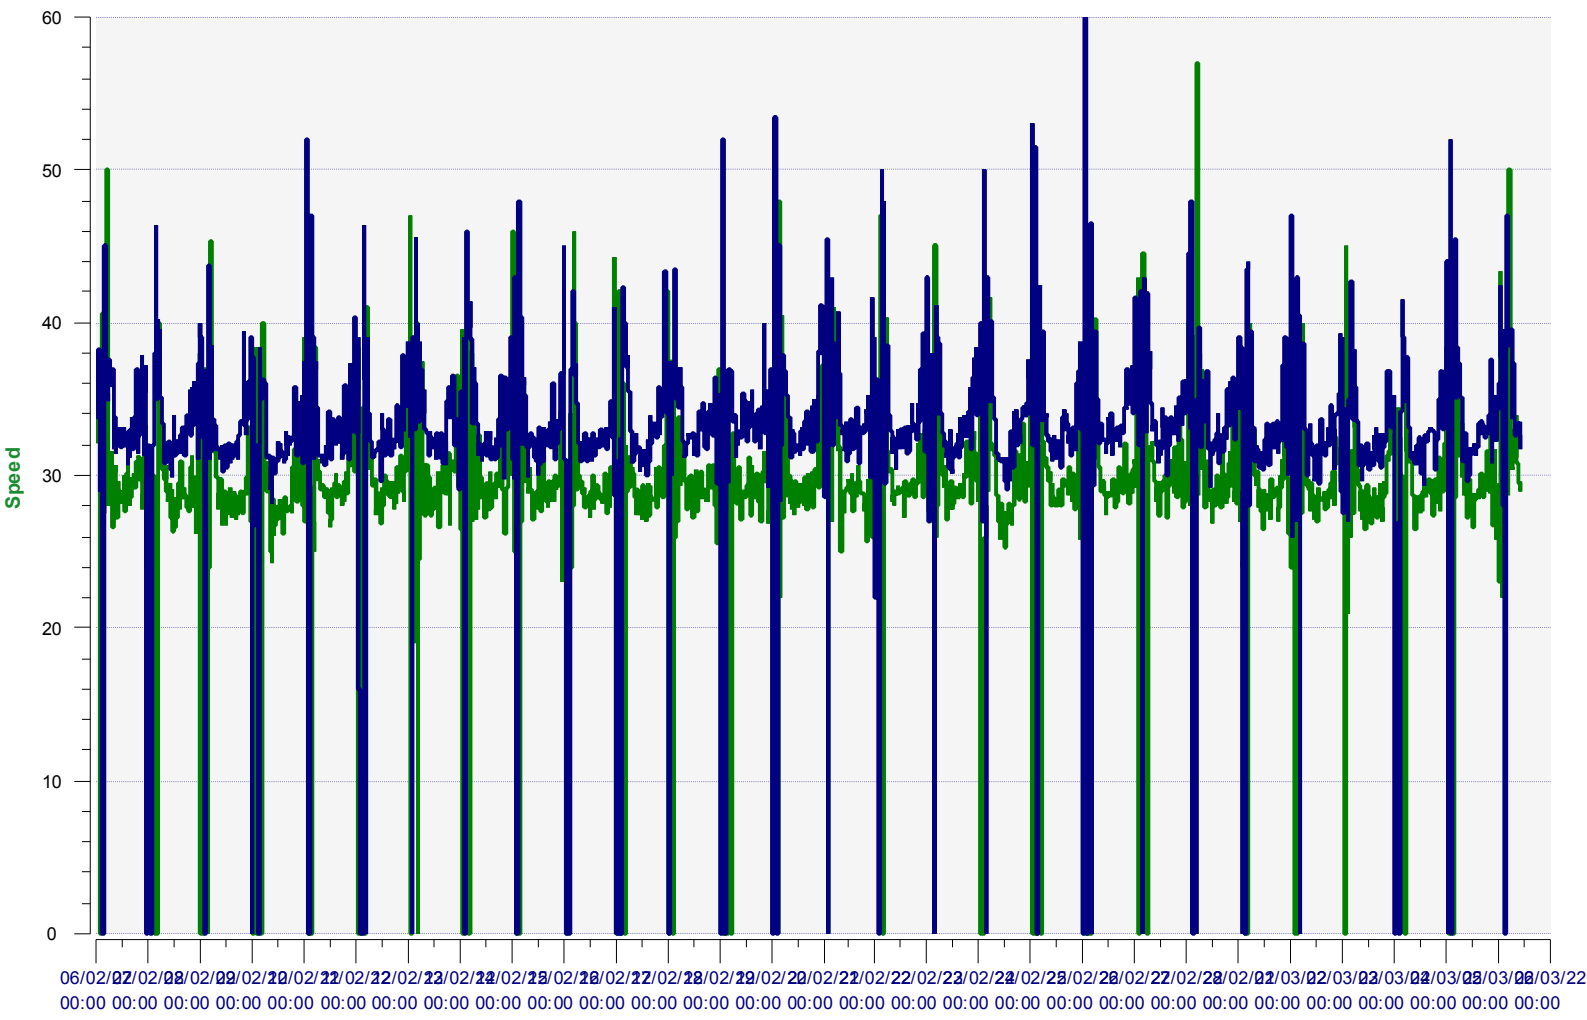

Average speeds

— Incoming direction (29.08 Mph) — Outgoing direction (32.43 Mph)